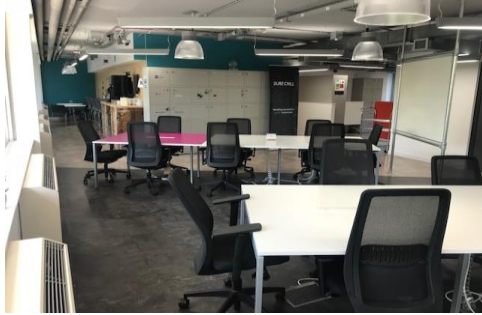

The Challenge

Based at Brunel House, the space is specifically designed around the needs of local entrepreneurs, businesses and communities and tailored to suit Wales strengths in high tech digital and IoT innovation.

The Brief

With a co-working concept supported by Barclays bank to assist new and embryonic companies establish themselves.

Our Solution

Workspace Design and Build created a stripped-back modern space with feature lighting.

The space consisted of plenty of exposed concrete and metal features which included upcycling with use of furniture and items of redundant office environment.

Case study: Eagle Lab Cardiff