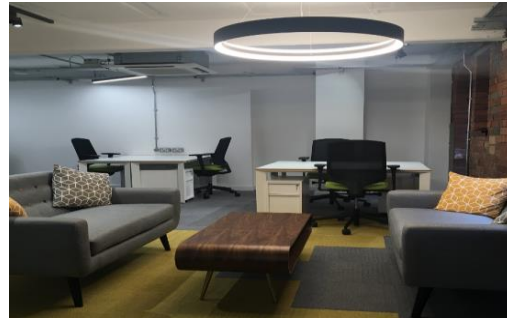

The Challenge

Based at Brunel House, the space is specifically designed around the needs of local entrepreneurs, businesses and communities and tailored to suit Wales strengths in high tech digital and IoT innovation.

The Brief

With a co-working concept supported by Barclays bank to assist new and embryonic companies establish themselves.

Our Solution

Workspace Design and Build created a stripped-back modern space with feature lighting.